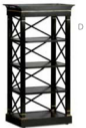

- A. **Wavy Leg Tiered Side Table** No. 24-557-1
W 12 1/2" x D 22" x H 25 1/2"
- B. **George II Wing Chair** No. 5341
W 37" x D 34" x H 47"
- C. **Ming Sideboard** No. 20-350-1
W 72" x D 18" x H 36"
- D. **Neoclassical Étagère** No. 8596
W 25" x D 15" x H 47 1/2"
- E. **Round Dining Table** No. 2937
H 30" x Dia 60"